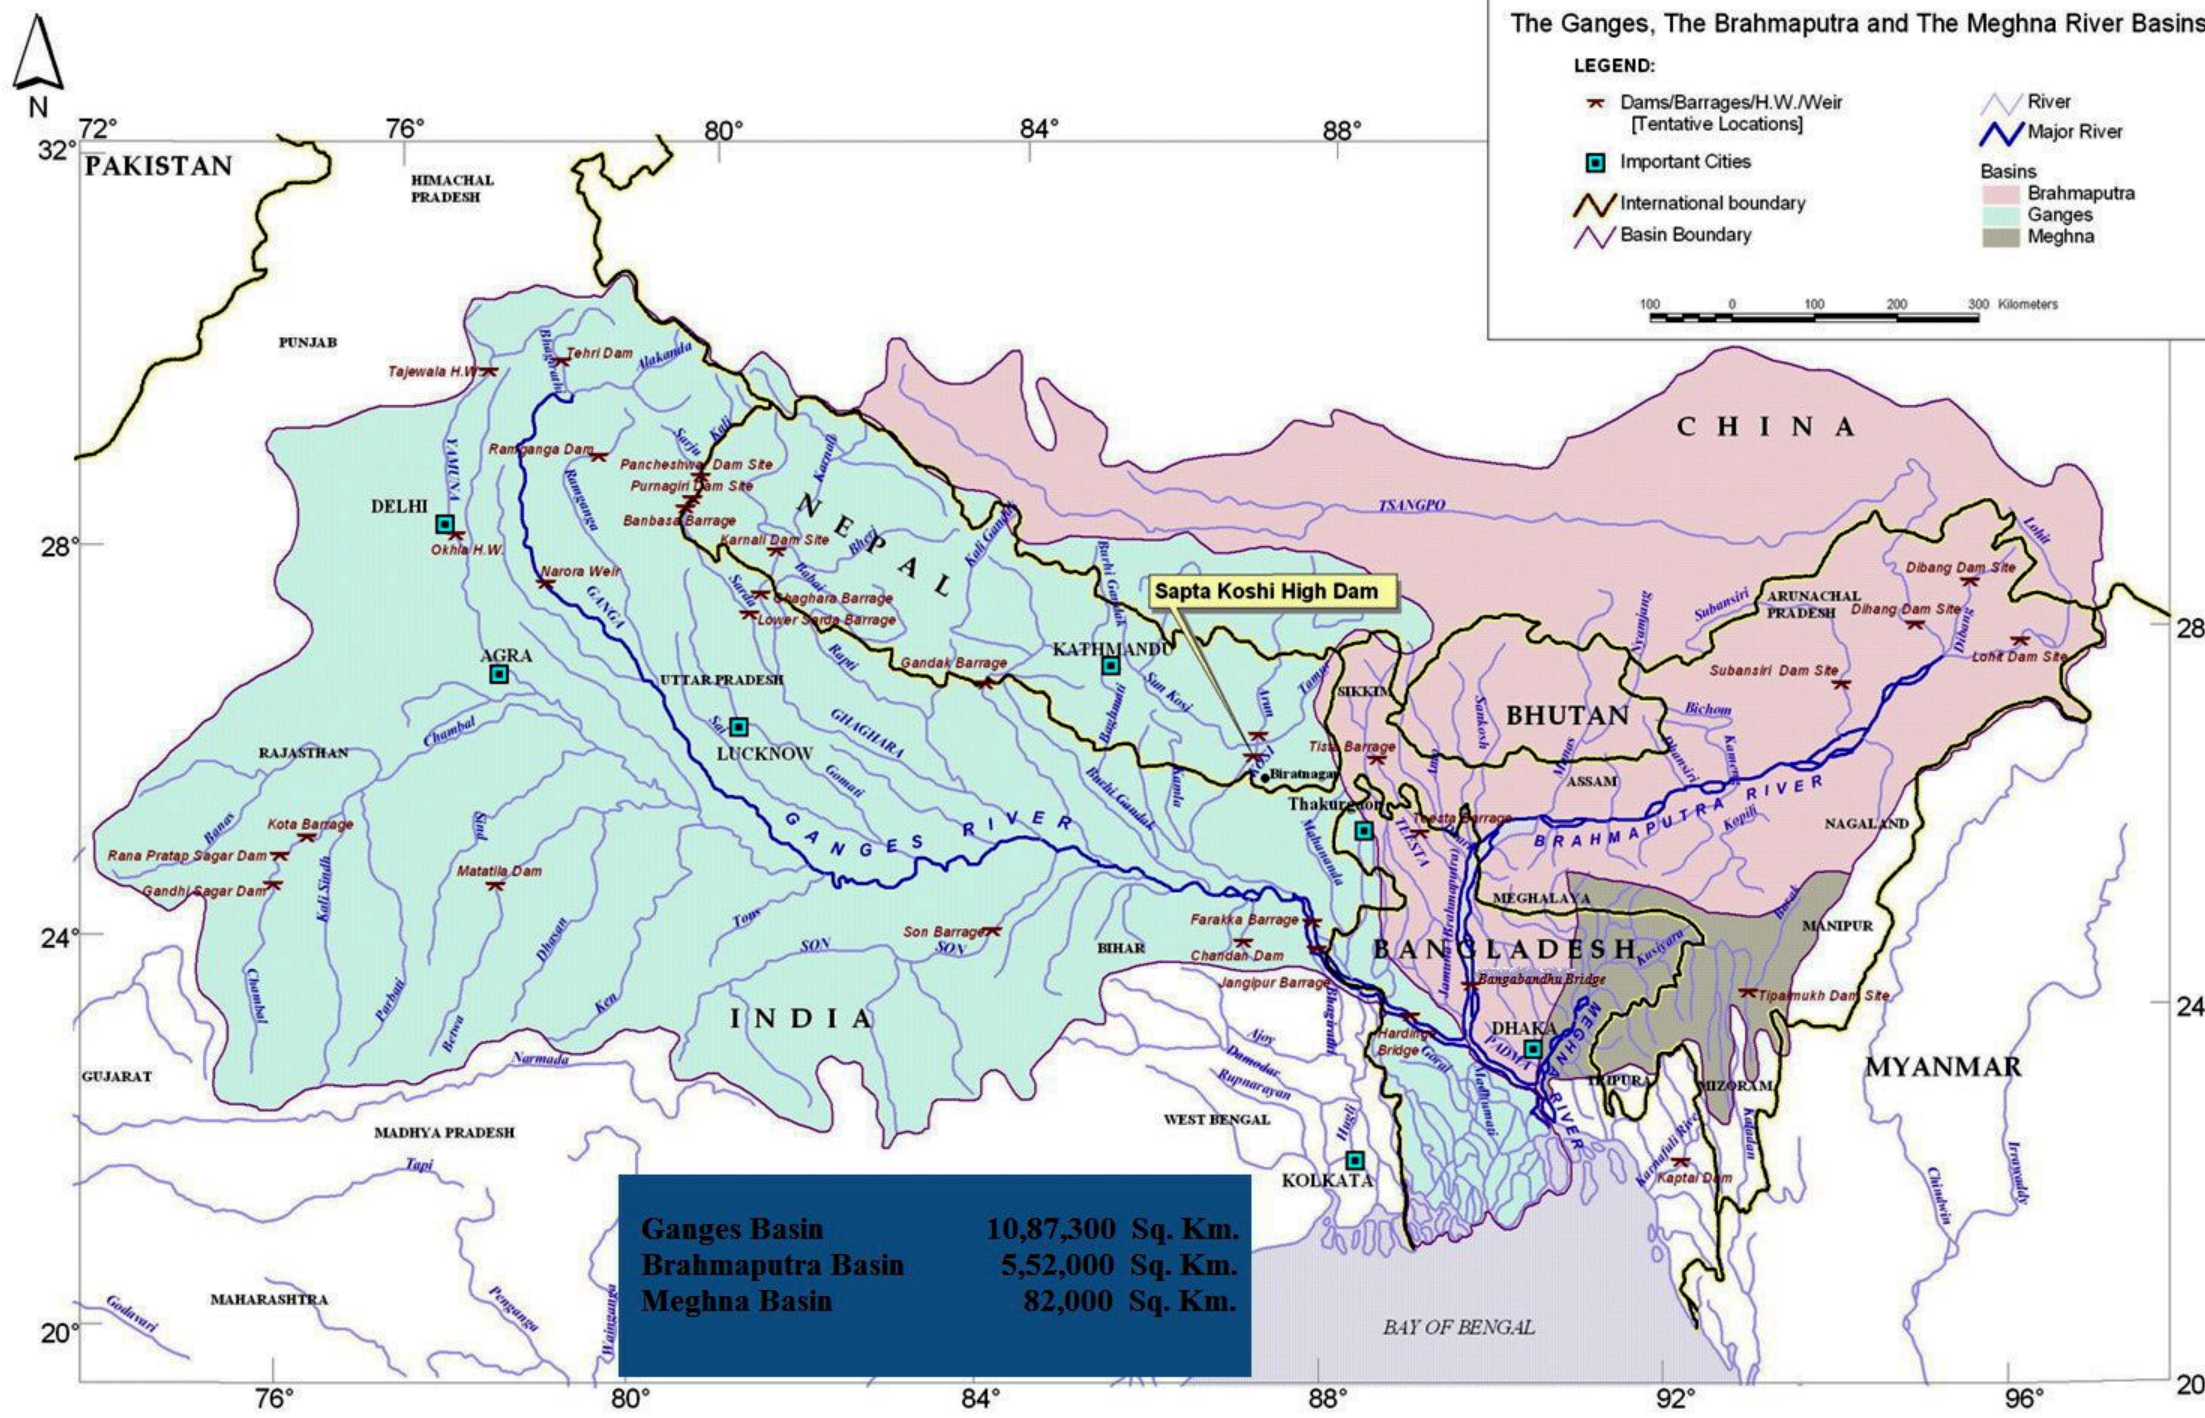

The Ganges, The Brahmaputra and The Meghna River Basins

LEGEND:

- Dams/Barrages/H.W./Weir [Tentative Locations]
- Important Cities
- International boundary
- Basin Boundary
- River
- Major River
- Basins**
- Brahmaputra
- Ganges
- Meghna

100 0 100 200 300 Kilometers

Ganges Basin	10,87,300 Sq. Km.
Brahmaputra Basin	5,52,000 Sq. Km.
Meghna Basin	82,000 Sq. Km.